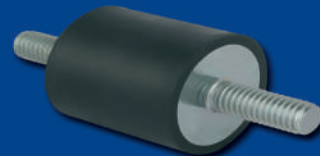

~Quality made in Germany

~Quick and Easy Adjustments

*New sizes 0 and 9 are available with steel and stainless steel components in both inch and metric thread sizes. Handle is cast aluminum with black powder coat finish.

NEW ITEMS

Height Adjustment Bolts

Thrust Bolts

Rubber Metal Buffers

Spring Plungers with Ceramic Ball

Wing Grips

www.kippusa.com

www.kippusa.com