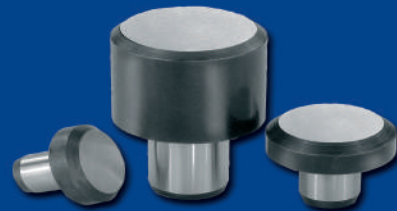

~Quality made in Germany

~Quick and Easy Adjustments

*New sizes 0 and 9 are available with steel and stainless steel components in both inch and metric thread sizes. Handle is cast aluminum with black powder coat finish.

NEW ITEMS

Height Adjustment Bolts

Thrust Bolts

Rubber Metal Buffers

Spring Plungers with Ceramic Ball

Wing Grips

www.kippusa.com

www.kippusa.com